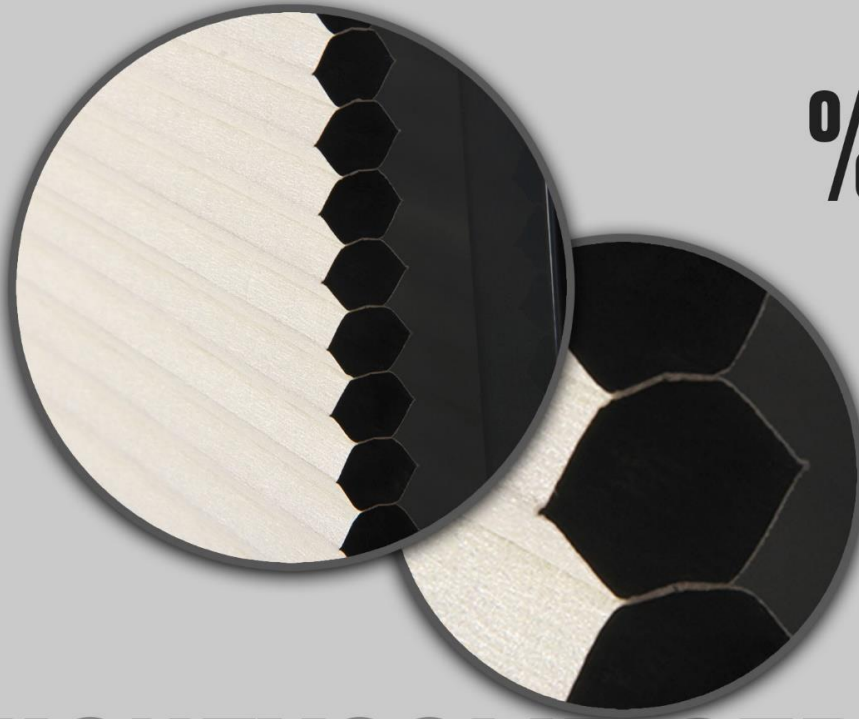

TOUCH SERIES NEW SERIES

%100
POLYESTER
KOLAY TEMİZLENEBİLİR

EASY CLEAN

TULLE SERIES

DIMOUT SERIES

HONEYCOMB

**%100
BLACKOUT**

HONEYCOMB SERIES